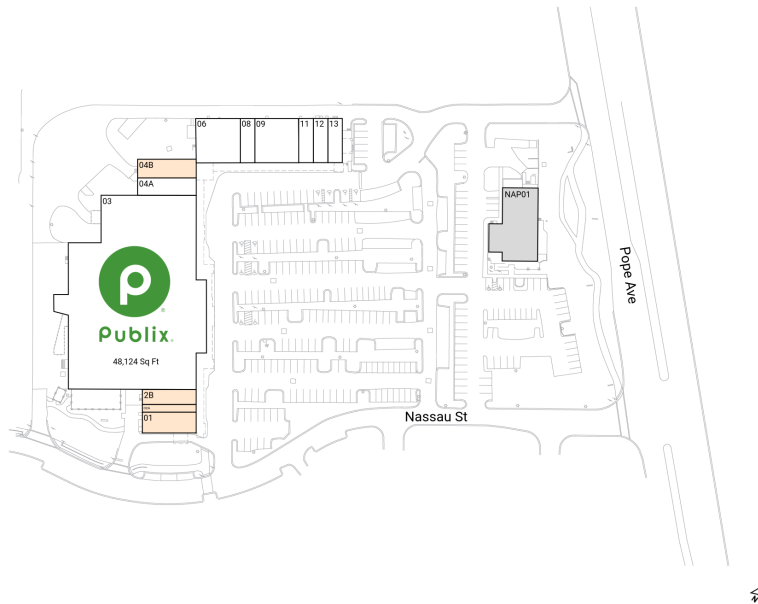

# Circle Center

70 Pope Avenue | Hilton Head Island, SC 29928

Beaufort County | Hilton Head Island-Bluffton-Port Royal, SC | 68,444 Sq Ft

32.1449, -80.7556

## Available Spaces

01	2,160 Sq Ft	360°	2B	1,500 Sq Ft
02A	660 Sq Ft		04B	2,000 Sq Ft

## Current Tenants

Space size listed in square feet

03	Publix	48,124
04A	Island Liquors	2,000
06	Hinchey's Chicago Bar & Grill	3,600
08	Amigos Café'y Cantina	1,200
09	A Southern Coney	3,600
11	Golden Nails & Spa	1,200
12	The Clothes Press	1,200
13	Al's Aloha Kitchen	1,200
NAP01	NAP	0

This site plan is for illustrative and information purposes only, showing the general layout of the shopping center; and is not a legal survey. Brixmor makes no representation or warranty that the shopping center is exactly as depicted as site conditions and tenant mix are subject to change over time.